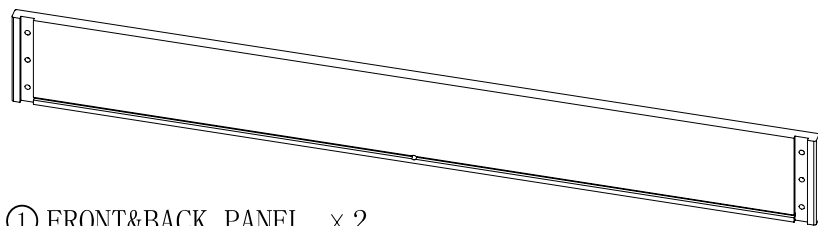

# Boori Tidy Drawer

## PARTS LIST:

① FRONT&BACK PANEL × 2

② SIDE PANEL × 2

③ Middle base board support × 1

④ End base board support × 2

⑤ Base boards × 4

BOLT × 10

WOODEN DOWEL × 4